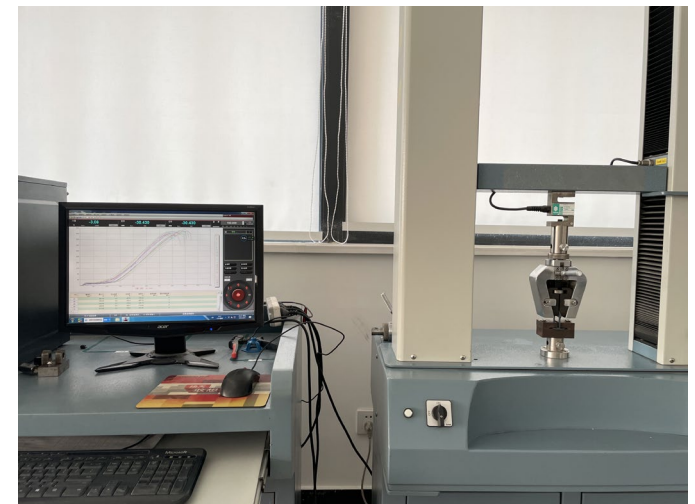

Scan to watch

Colorful Spacers and Strong Break Point

Colorful spacers for different size, easier to recognize

0.5mm

1.0mm

1.5mm

2.0mm

3mm

BIHUI Certified strong break point

Multi- functional Wedge

Stronger structure with extra ribs

With function as 1mm, 1.5mm, 2mm and 3mm tile spacer

All virgin materials, durable and lasting for resue for a long long time.

Level Nipper

Ergonomic design, fast adjustable button
Maximum working depth 30mm

Press down the round button, slide to the required position according to the thickness of the tile. then release the button, it will fixed in position