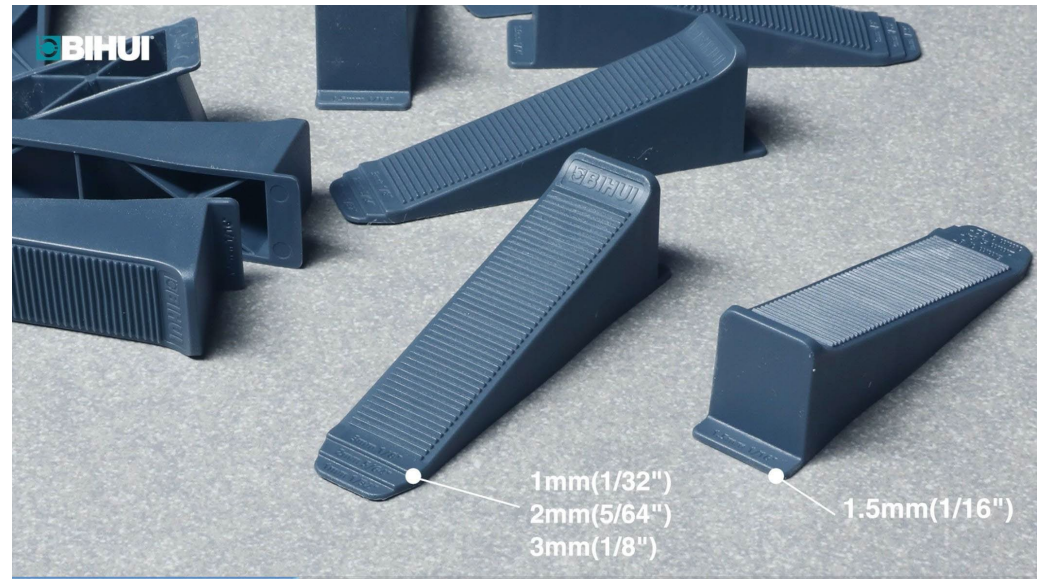

Scan to watch

Colorful Spacers and Strong Break Point

Colorful spacers for different size, easier to recognize

0.5mm

1.0mm

1.5mm

2.0mm

3mm

BIHUI Certified strong break point

Multi- functional Wedge

Stronger structure with extra ribs

With function as 1mm, 1.5mm, 2mm and 3mm tile spacer

All virgin materials, durable and lasting for resue for a long long time.

Level Nipper

Ergonomic design, fast adjustable button
Maximum working depth 30mm

Press down the round button, slide to the required position according to the thickness of the tile. then release the button, it will fixed in position

Turn the screw that allows maximum push on the wedge without breaking the base support.

Attractive Package

100pcs

Plier

250pcs

1000pcs & 2000pcs

Display solution

THANK YOU!