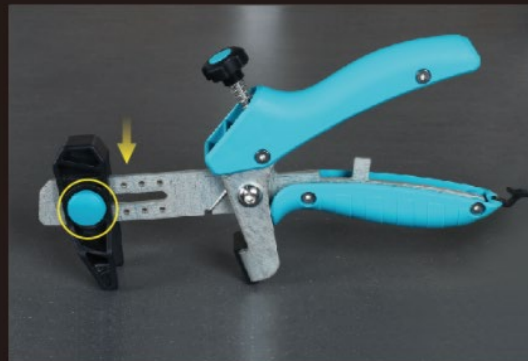

Scan to watch

Colorful Spacers and Strong Break Point

Colorful spacers for different size, easier to recognize

0.5mm

1.0mm

1.5mm

2.0mm

3mm

BIHUI Certified strong break point

Multi- functional Wedge

Stronger structure with extra ribs

With function as 1mm, 1.5mm, 2mm and 3mm tile spacer

All virgin materials, durable and lasting for resue for a long long time.

Level Nipper

Ergonomic design, fast adjustable button
Maximum working depth 30mm

Press down the round button, slide to the required position according to the thickness of the tile. then release the button, it will fixed in position

Turn the screw that allows maximum push on the wedge without breaking the base support.

Attractive Package

100pcs

Plier

250pcs

1000pcs & 2000pcs

Display solution

THANK YOU!